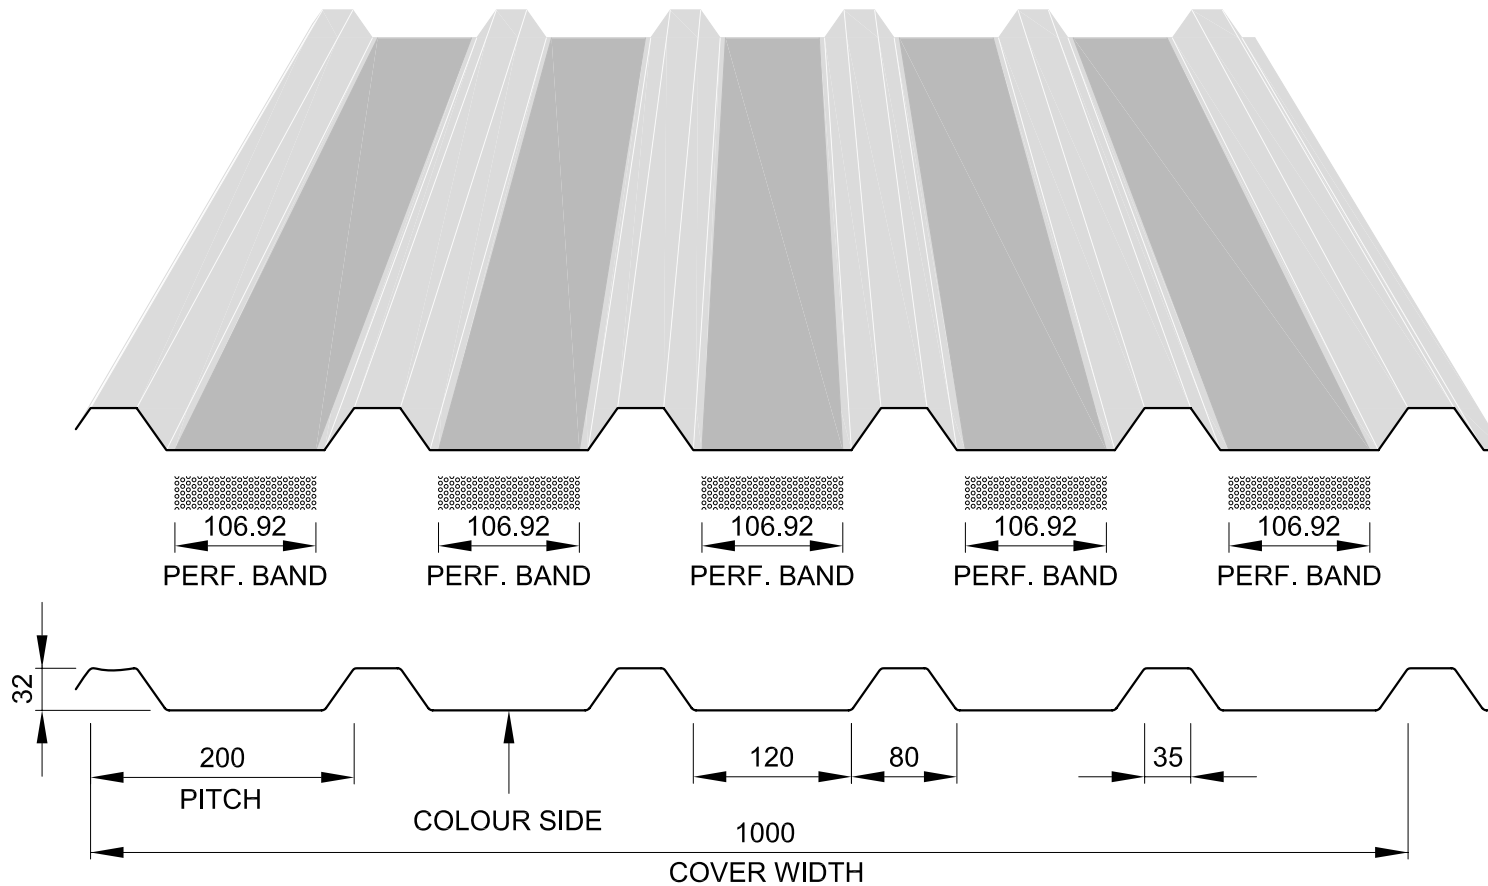

TPP 1000-32 PERFORATED LINER

NOTE: PRODUCT % OPEN AREA = 17.8%

Thomas Panels and Profiles Limited
 Unit 5, Southern Avenue
 Leominster, HR6 0QF

T: 01568 61 00 00
 E: info@panelsandprofiles.co.uk
 W: www.panelsandprofiles.co.uk

ISSUE DETAILS

| Rev: | Description: | Drawn: | Date: |
|------|--------------|--------|----------|
| 0 | First Copy | TPP | 19/09/14 |

Title:

TPP 1000-32 PERFORATED LINER
 SECTION ILLUSTRATION

Scale:

NOT TO SCALE

Drawing No:

TP1018

Rev:

0