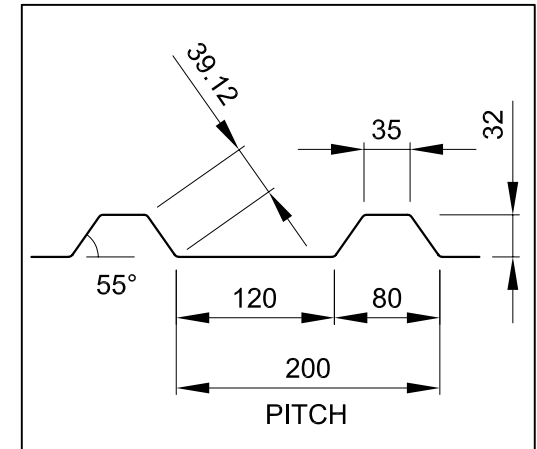

TPP 1000-32 PERFORATED LINER

NOTE: PRODUCT % OPEN AREA = 17.8%

Thomas Panels and Profiles Limited
 Unit 5, Southern Avenue
 Leominster, HR6 0QF

T: 01568 61 00 00
 E: info@panelsandprofiles.co.uk
 W: www.panelsandprofiles.co.uk

ISSUE DETAILS

| Rev: | Description: | Drawn: | Date: |
|------|--------------|--------|----------|
| 0 | First Copy | TPP | 19/09/14 |

Title:

TPP 1000-32 PERFORATED LINER
 SECTION ILLUSTRATION

Scale:

NOT TO SCALE

Drawing No:

TP1018

Rev:

0