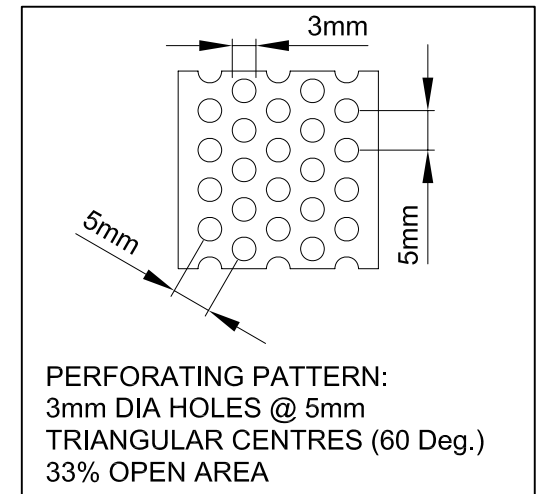

TPP 1000-32 PERFORATED LINER

NOTE: PRODUCT % OPEN AREA = 17.8%

Thomas Panels and Profiles Limited
 Unit 5, Southern Avenue
 Leominster, HR6 0QF

T: 01568 61 00 00
 E: info@panelsandprofiles.co.uk
 W: www.panelsandprofiles.co.uk

ISSUE DETAILS

| Rev: | Description: | Drawn: | Date: |
|------|--------------|--------|----------|
| 0 | First Copy | TPP | 19/09/14 |

Title:

TPP 1000-32 PERFORATED LINER
 SECTION ILLUSTRATION

Scale:

NOT TO SCALE

Drawing No:

TP1018

Rev:

0